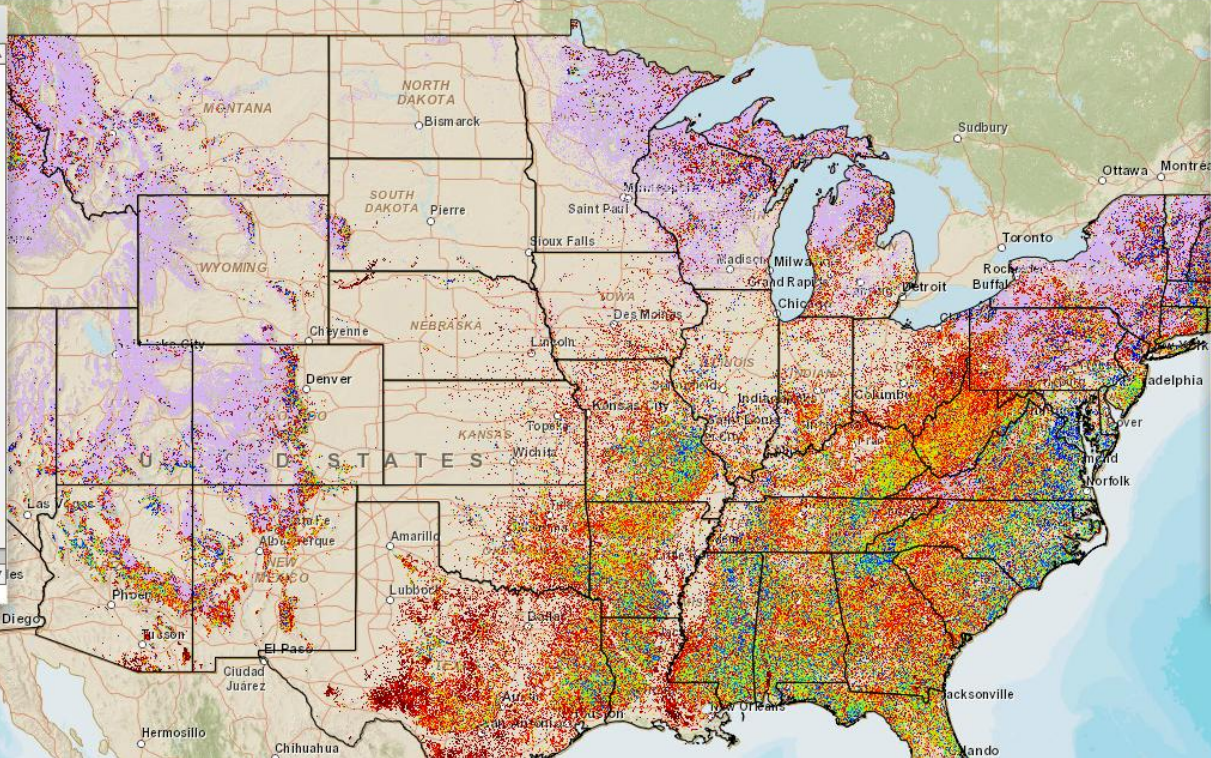

Reengineering WebGIS: An OpenLayers Case Study

By: Derek Morgan

Acknowledgements to: Mark Phillips
& Bill Hargrove

Moving from a plugin to script-based implementation

U.S. Forest Change Assessment Viewer

Basemap Streets Theme CONUS Vegetation Monitoring Tools Find Area

Map Layers

Political Boundaries and Roads

- Boundaries
 - Cities
 - State Boundaries
 - County Boundaries
 - Federal Land Boundaries
 - Federal Lands (Agencies)
- Roads
 - Interstates
 - Secondary Roads
- Fires
 - Historical Aerial Disturbance Surveys (USFS FHM)
 - Forest Disturbance Detection Maps (MODIS NRT)
 - eMODIS Cloud Assessment Products
 - Drought- US Drought Monitor
 - USGS/NDMC VegDRI Drought Assessment Products
 - Other Weather and Climate

Map Tools

Legend (click to clear layer)

States

TACs-NASA Products

% Change in NDVI

Dark Red	-61% to -99%
Red	-30%
Orange	-20%
Light Orange	-15%
Yellow	-12.5%
Light Green	-10%
Green	-5%
Light Blue	-3%
Blue	-1.5%
White	0%
Dark Blue	+25%
Light Blue	+100%
Purple	Snow

Map Tools

Share this Map

Legend (click to clear layer)

States
TACs-NASA Products
% Change in NDVI

Dark Red	- 61% to -99%
Red	- 30%
Orange	- 20%
Yellow	- 15%
Light Green	- 12.5%
Green	- 10%
Light Blue	- 5%
Blue	- 3%
Dark Blue	- 1.5%
White	0%
Light Purple	+ 25%
Dark Purple	+ 100%
White	Snow