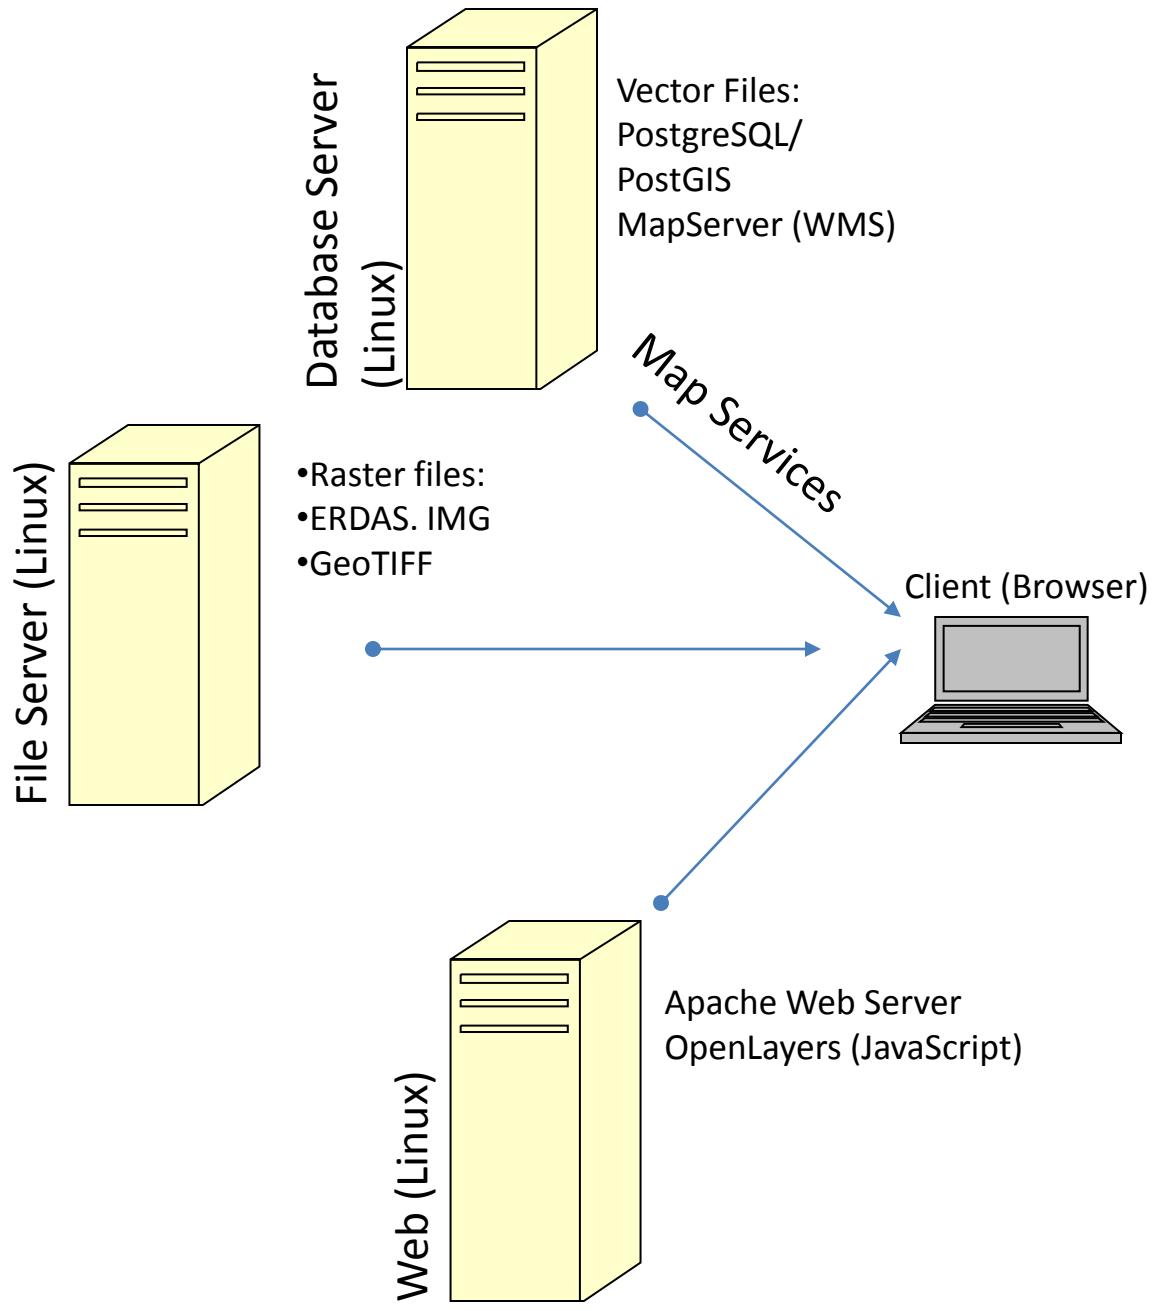

Reengineering WebGIS: An OpenLayers Case Study

By: Derek Morgan

Acknowledgements to: Mark Phillips
& Bill Hargrove

Moving from a plugin to script-based implementation

U.S. Forest Change Assessment Viewer

Basemap Streets Theme CONUS Vegetation Monitoring Tools Find Area

Print Map

Export Map to JPG

Graph NDVI

Share this Map

Forest Change Assessment Viewer (OpenLayers Version)

Find Area: Base Map: Streets Theme: CONUS Vegetation Monitoring Tools

Map Layers

- Political Boundaries and Roads
- Fires
- Historical Aerial Disturbance Surveys (USFS FHM)
- Forest Disturbance Detection Maps (MODIS NRT)
- Forest NDVI Change (USFS TACs-NASA)
 - Change from All-Year Baseline
 - current_oct31_nov23.tif
 - previous1_oct23_nov15.tif
 - previous2_oct15_nov7.tif
 - Change from 1-Year Baseline

Map Tools

Share this Map

Legend (click to clear layer)

States
TACs-NASA Products
% Change in NDVI

Dark Red	- 61% to -99%
Red	- 30%
Orange	- 20%
Yellow	- 15%
Light Green	- 12.5%
Green	- 10%
Light Blue	- 5%
Blue	- 3%
Dark Blue	- 1.5%
White	0%
Light Purple	+ 25%
Dark Purple	+ 100%
White	Snow

Events and State Changes

- Listeners:
 - Hover
 - Button clicks
 - Map extent changes
 - Legend graphic clicks
 - Layer changes
 - Theme change
- State changes:
 - Button color
 - Legend graphic changes
 - Theme etc...
- Share URL as power feature: