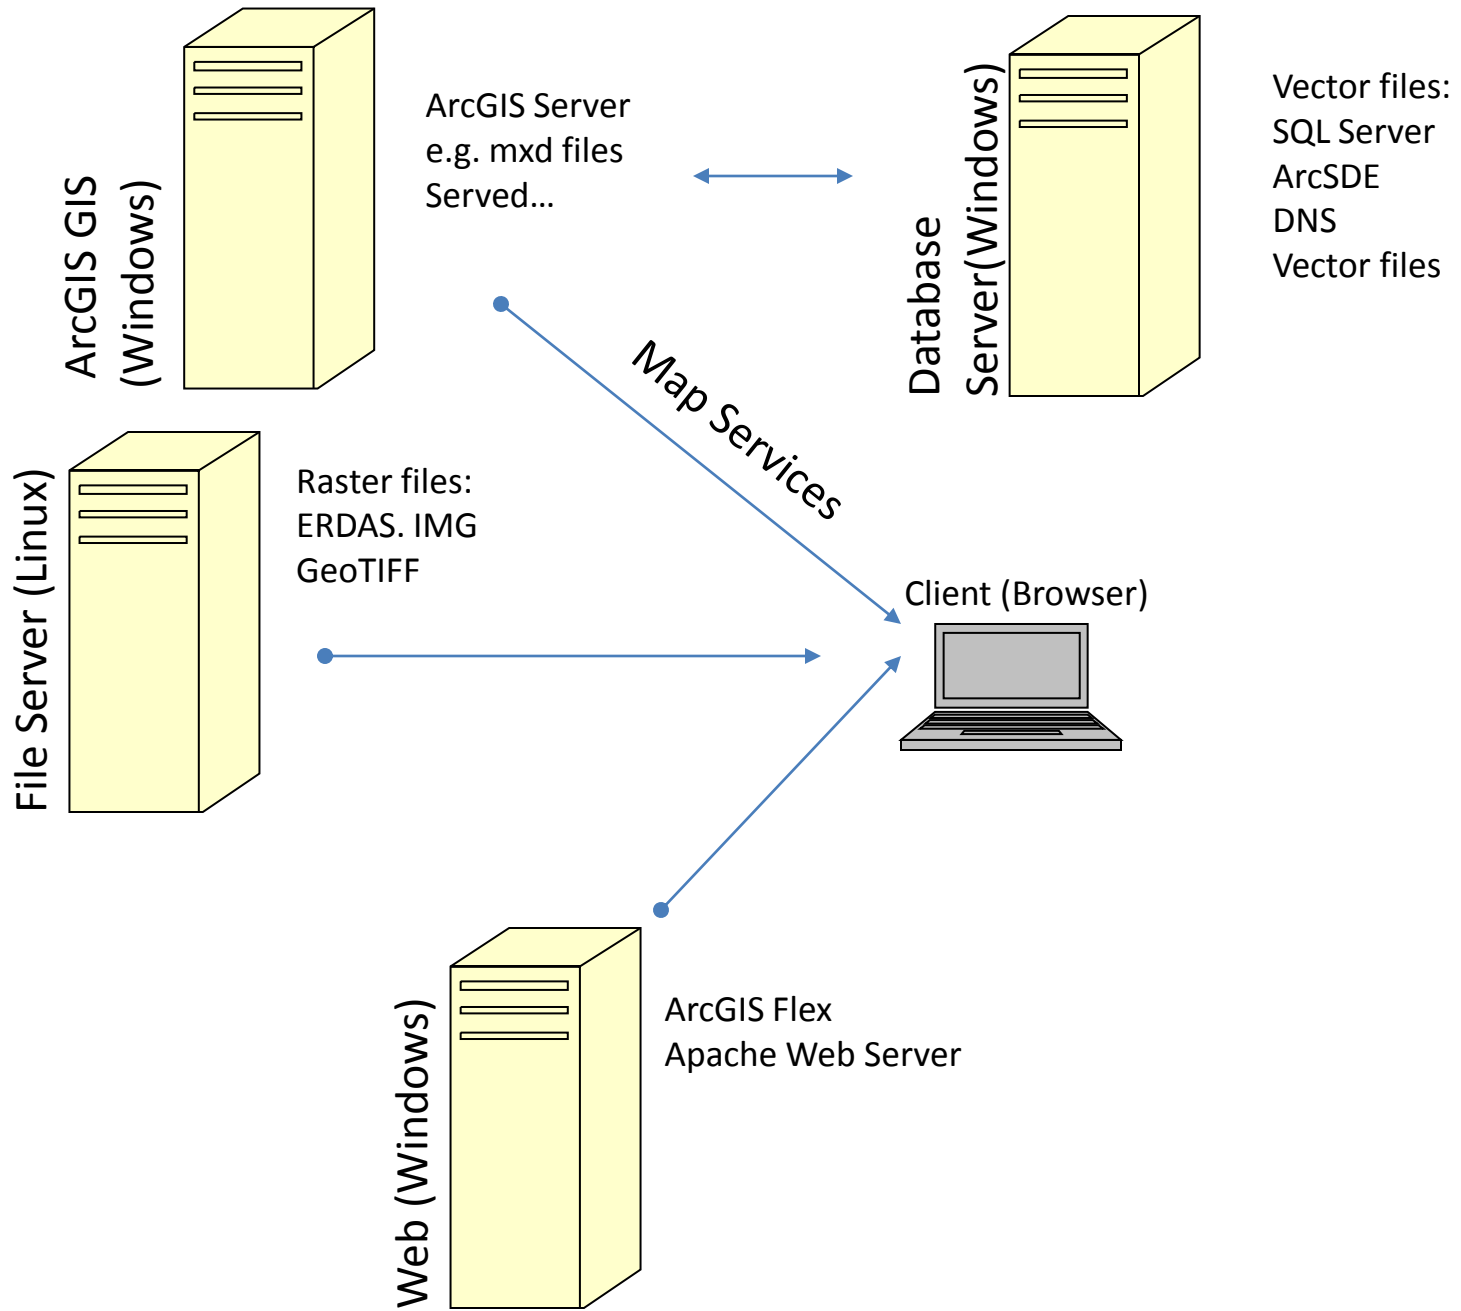

Reengineering WebGIS: An OpenLayers Case Study

By: Derek Morgan

Acknowledgements to: Mark Phillips
& Bill Hargrove

Moving from a plugin to script-based implementation

U.S. Forest Change Assessment Viewer

Basemap Streets Theme CONUS Vegetation Monitoring Tools Find Area

Map Tools

Legend (click to clear layer)

States

TACs-NASA Products

% Change in NDVI

Dark Red	-61% to -99%
Red	-30%
Orange	-20%
Light Orange	-15%
Yellow	-12.5%
Light Green	-10%
Green	-5%
Light Blue	-3%
Blue	-1.5%
White	0%
Dark Blue	+25%
Light Blue	+100%
Purple	Snow

Print Map

Export Map to JPG

Graph NDVI

Share this Map

Forest Change Assessment Viewer (OpenLayers Version)

Find Area: Base Map: Streets Theme: CONUS Vegetation Monitoring Tools

Map Layers

- Political Boundaries and Roads
- Fires
- Historical Aerial Disturbance Surveys (USFS FHM)
- Forest Disturbance Detection Maps (MODIS NRT)
- Forest NDVI Change (USFS TACs-NASA)
 - Change from All-Year Baseline
 - current_oct31_nov23.tif
 - previous1_oct23_nov15.tif
 - previous2_oct15_nov7.tif
 - Change from 1-Year Baseline

Events and State Changes

- Listeners:
 - Hover
 - Button clicks
 - Map extent changes
 - Legend graphic clicks
 - Layer changes
 - Theme change
- State changes:
 - Button color
 - Legend graphic changes
 - Theme etc...
- Share URL as power feature: